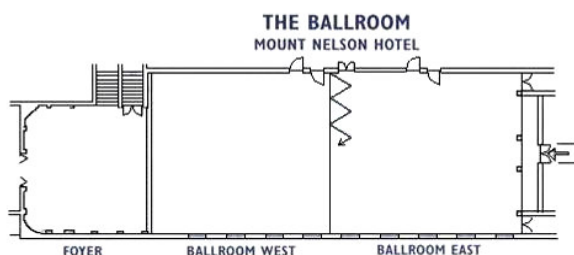

The standard screen configuration includes either a 3.7m x 2.7m(12' x 9') fast fold screen centered on one side with a lectern off center or two 3.0m x 2.3m(10' x 7') screens placed on the outer wall with a lectern in the middle. This can be used as a static docking station for a laptop which includes a goose neck microphone, power outlet, VGA com port projector connection and can be operated by means of remote clicker mouse or by a technician. Both sizes have a black mini-set surround that spans from floor to ceiling.

The Ballroom has a semi-permanent AV installation with all wiring for projection, public address and lighting systems imbedded in the venue. With ceiling mounted projectors, profile spots and/or stage lighting it allows for maximum usage of space and an esthetic finish. All four of the venues speakers are wall mounted and can be positioned in any direction. A comfort monitor of either 19 or 42inch can also be installed. The full AV set-up can be run on a dedicated un-interrupted power supply.

With just under 340 square meters to work with the ballroom presents some unique opportunities to install an integrated stage set. All of our sets are custom designed and built to your specifications incorporating screens of any size, utilizing rear projection, integrated set and stage lighting with company branding or logo's. The only limitations are in your imagination!

**Please don't hesitate to contact our AV manager
Bryn Jupp on (021) 483 1967.**

www.sightnsound.co.za

Technical Specs

- Room dimensions: 28m x 12.10m x 2.65m
- Permanent AV wiring for PA, projection and lighting systems.
- Un-interrupted power supply.
- Air-conditioning.
- Floor sockets for power and ISDN lines + wireless access.
- 63amp three phase socket.
- Remote control house lights.
- Separate entrance with lobby.